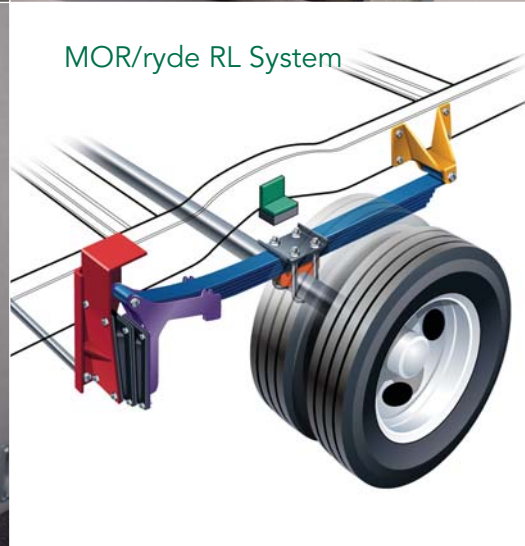

Front Air Conditioning

T-Slider Windows

Locking Gas Cap

Side Wheelchair Lift

Double Door Rear Storage

Beverage Console

MOR/ryde RL System

Floor Luggage Racks

# OPTIONS

Wherever you re going, Turtle Top can customize a vehicle to get you there in style. Versatile floorplans and a variety of seating options allow you to customize your vehicle to meet your specific needs. Deluxe suspensions, and storage options make every trip safer and smoother. Premium seating, video and audio packages make the trip more tolerable. Versatility. Safety. Comfort. Where can we take you?