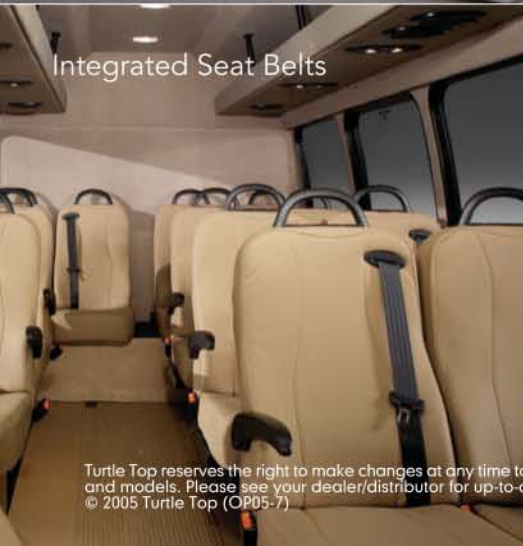

# OPTIONS

Wherever you re going, Turtle Top can customize a vehicle to get you there in style. Versatile floorplans and a variety of seating options allow you to customize your vehicle to meet your specific needs. Deluxe suspensions, and storage options make every trip safer and smoother. Premium seating, video and audio packages make the trip more tolerable. Versatility. Safety. Comfort. Where can we take you?

Kubota Key Switch

Moveable Wall

Overhead Storage

20 Flat Screen TV

DVD/VHS Entertainment Center

Exterior Opera Lights

Dygart Seats and Table

Salon Seating

Integrated Seat Belts

Rear Storage Net and Dygart Seats

Tail Pipe Extension and Stainless Steel Wheel Liner

Creative Bus Sales  
El Dorado Bus Sales

[www.CreativeBusSales.com](http://www.CreativeBusSales.com)