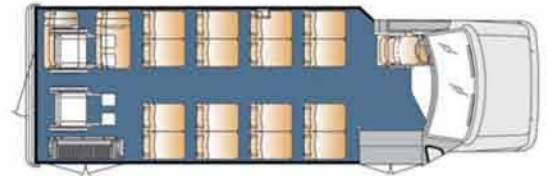

16 Passenger 2 Wheelchair
4 Passenger Jump Seats Plus Driver