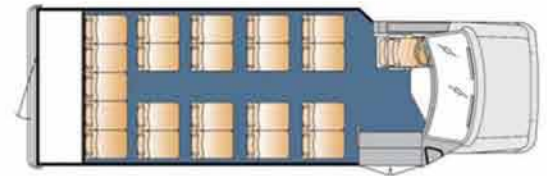

Standard Interior Features

- 93" interior width
- 80" interior ceiling to floor height on standard floor
- Straight sidewalls for maximum comfort at shoulder height
- Seat track on floor and sidewall
- Ribbed rubber aisle with carpet under seats
- 5/8" plywood flooring
- Ceiling fabric for sound proofing
- FRP sidewalls for easy cleaning
- White step nosing on landing
- 1 1/4" vertical left hand entry assist/grab rail
- Auto resettable circuit breakers located in easily accessible area
- Interior driver's light
- Stepwell entry door light
- Switch panel within driver's reach
- Incandescent lighting

12 Passenger 2 Wheelchair
4 Passenger Jump Seats Plus Driver

16 Passenger 2 Wheelchair
4 Passenger Jump Seats Plus Driver

20 Passenger With Interior Luggage Plus Driver

21 Passenger With Rear Luggage Plus Driver