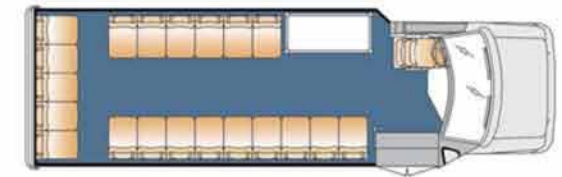

20 Passenger With Interior Luggage Plus Driver