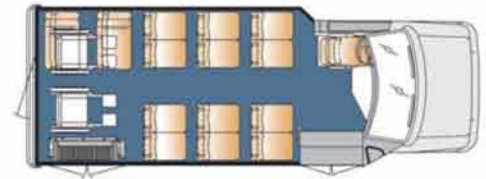

Popular Options

- Front mud flaps
- Spare tire and wheel
- Stainless steel wheel inserts
- Exterior convex mirrors
- Interior convex mirror
- Rear center mount brake light
- Rear door with window
- Overhead luggage racks
- Rear luggage area
- Door ajar buzzer package
- Rear air conditioning system
- Rear hot water heater
- Rubber on entire floor
- Right hand entry grab rail
- Ceiling grab rail
- Padded vinyl on ceiling and walls
- AM/FM/cassette, four speakers
- Deluxe AM/FM/cassette/PA system
- Deluxe AM/FM/CD, four speakers
- TV/VCP, cabinet, two speakers
- Reading lights
- High-back or medium-back seats
- Flip-up armrests
- Padded grab rails on seat backs
- Reclining seats
- Seat belts
- Fire extinguisher, emergency kit
- ADA wheelchair lifts and securement systems
- Double wheelchair doors
- Flat floor
- Flip and foldaway seating
- Metal belly pan
- Manual passenger entry door

Due to a program of continuous product improvement, specifications, features and options are subject to change without notice. Contact Starcraft or your Starcraft dealer for complete information. R3-02

12 Passenger 2 Wheelchair
4 Passenger Jump Seats Plus Driver